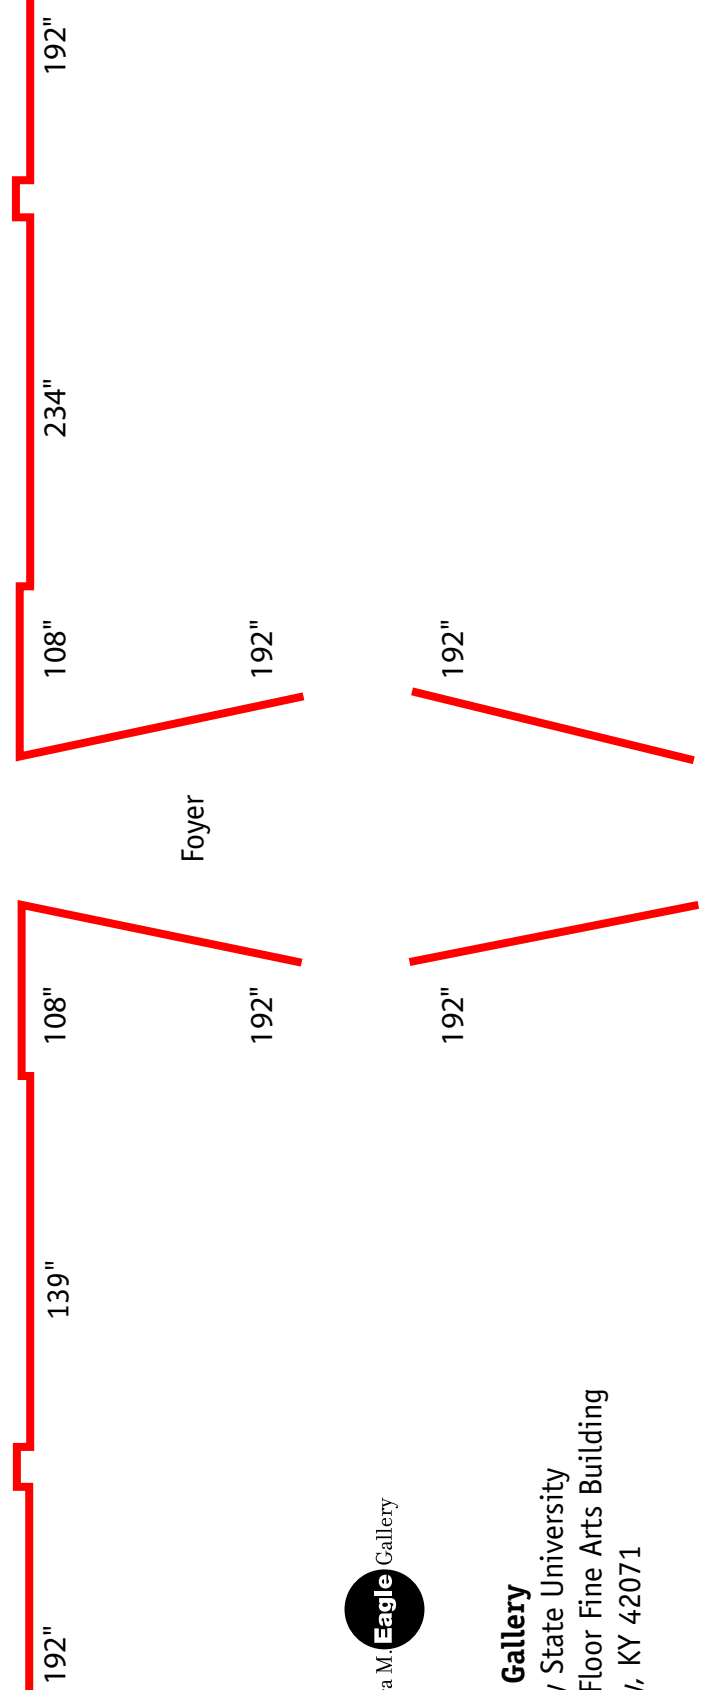

**Clara M. Eagle**  
Main Gallery

Desk

approximately 3,366.75 sq. ft.

**Eagle Gallery**  
Murray State University  
Sixth Floor Fine Arts Building  
Murray, KY 42071