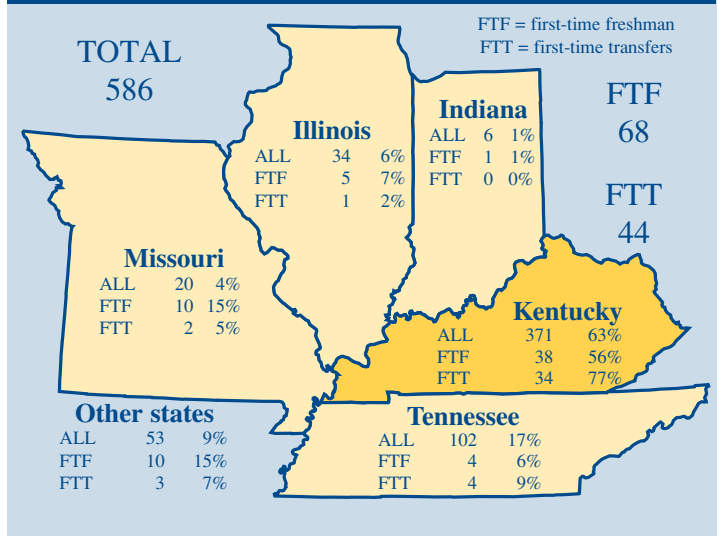

21 States • 29 Kentucky Counties