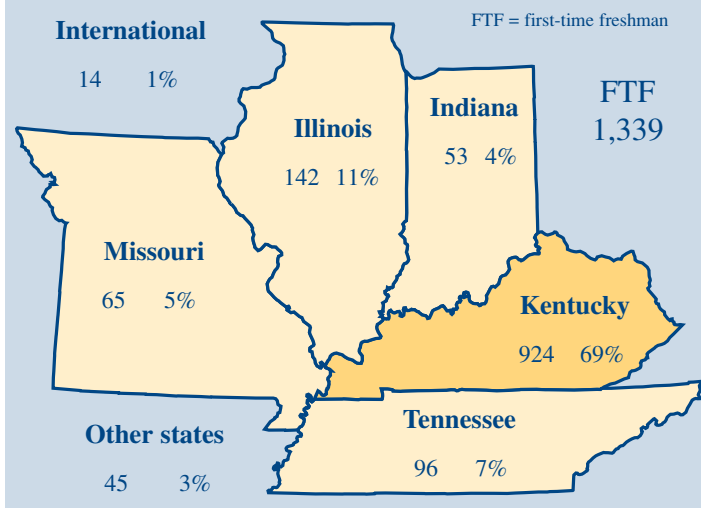

Other Quick Facts

- Fall 2006 freshman to sophomore retention: 74%
- FTF in residential housing: 1,051
- Top five majors:
  - Undeclared – 17%
  - Nursing – 7%
  - Biology – 6%
  - Business administration – 6%
  - Animal health technology – 6%

FTF by Age

Age	No.	Age	No.
17	6	27	1
18	788	28	2
19	489	29	1
20	22	31	4
21	12	33	1
22	5	37	2
23	1		
24	5		

CPE Definition: 1st Time Freshmen and 1st Time Undergraduate Transfers—CPE defines a Fall 1st Time Freshman as an “associate or baccalaureate degree-seeking, full- or part-time student that first enrolled in college (excluding any work taken before high school graduation) during the fall term.” If a student enrolled in a college during the summer term immediately following their high school graduation and THEN enrolled at MSU during that fall term, CPE considers that person a 1st Time Transfer student. A freshman that starts at MSU during the summer term is considered a 1st Time Freshman during that summer term, NOT a 1st Time Freshman during the fall term.