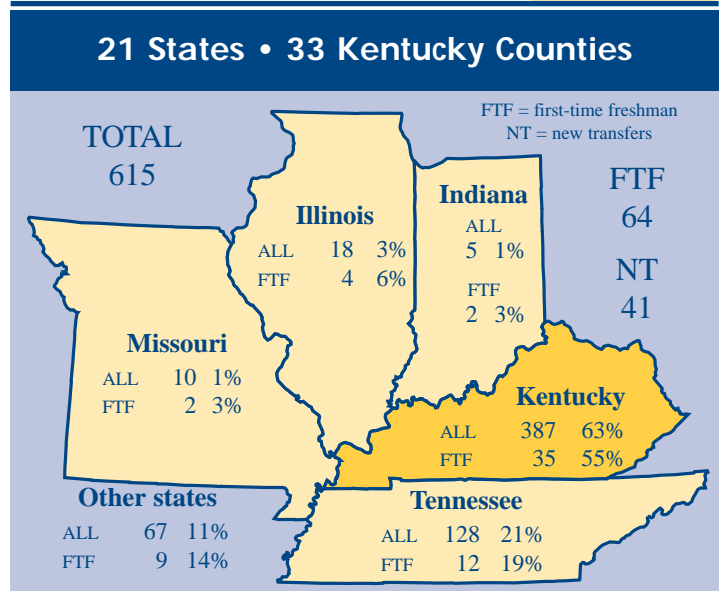

Fall 2004 African-American Enrollments

	Full-time				Part-time				Total	
	Male	Female	447	73%	Male	Female	168	27%	615	
Undergraduate	188	197	385	86%	32	55	87	52%	472	77%
Graduate	28	34	62	14%	24	57	81	48%	143	23%

AGE DISTRIBUTION					
< 25	377	61%	≥ 25	238	39%

African-American Enrollment by State and County							
ST	COUNTY	ALL	FTF	ST	COUNTY	ALL	FTF

IL	ALEXANDER	2	0	KY	LYON	1	0
IL	COOK	3	2	KY	MCCRACKEN	58	3
IL	DU PAGE	1	0	KY	MUHLENBERG	4	2
IL	MASSAC	6	1	KY	NELSON	1	0
IL	MCLEAN	1	0	KY	SCOTT	4	0
IL	SANGAMON	1	1	KY	SHELBY	2	0
IL	ST CLAIR	4	0	KY	SIMPSON	1	0
				KY	TAYLOR	2	0
IN	MARION	3	2	KY	TRIGG	9	0
IN	VANDERBURGH	2	0	KY	WARREN	3	0
				KY	WOODFORD	1	0
KY	BALLARD	3	1				
KY	BOURBON	4	0	MO	CAPE GIRARDEAU	4	0
KY	CALDWELL	2	0	MO	JACKSON	1	0
KY	CALLOWAY	69	4	MO	MISSISSIPPI	2	1
KY	CHRISTIAN	64	5	MO	NEW MADRID	1	0
KY	CRITTENDEN	1	0	MO	ST LOUIS	2	1
KY	DAVISS	2	0				
KY	FAYETTE	7	0	TN	CARROLL	5	1
KY	FRANKLIN	1	0	TN	CHEATHAM	1	0
KY	FULTON	21	1	TN	DAVIDSON	4	3
KY	GARRARD	1	0	TN	DYER	6	2
KY	GRAVES	24	4	TN	FAYETTE	1	0
KY	GRAYSON	1	0	TN	GIBSON	1	0
KY	HARDIN	9	2	TN	HARDEMAN	1	0
KY	HART	1	0	TN	HAYWOOD	1	0
KY	HENDERSON	6	0	TN	HENRY	14	0
KY	HICKMAN	5	0	TN	LAKE	1	1
KY	HOPKINS	15	1	TN	MADISON	10	0
KY	JEFFERSON	59	11	TN	MONTGOMERY	57	0
KY	JESSAMINE	1	0	TN	OBION	9	1
KY	KENTON	2	0	TN	SHELBY	17	4
KY	LOGAN	3	1				

African-American Enrollment = 615 (6%)
MSU Total Enrollment = 10,128

Female	343	56%
Male	272	44%

Freshman	139	23%
Sophomore	90	15%
Junior	104	17%
Senior	106	17%
Other Undergraduate	33	5%
Graduate	143	23%