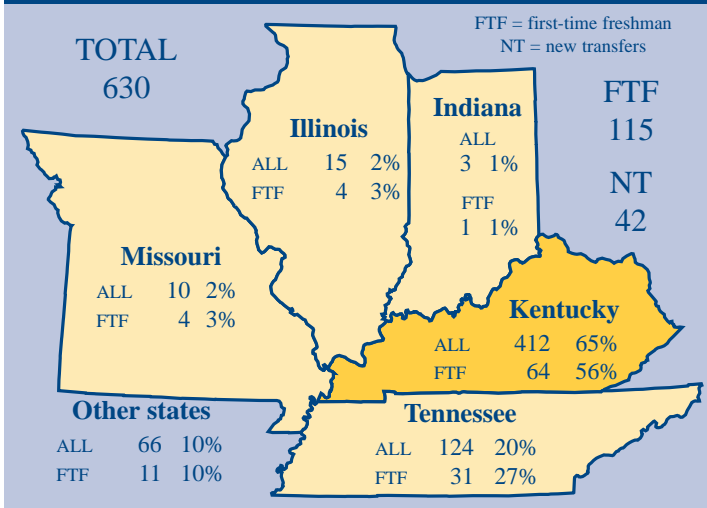

Fall 2003 African-American Enrollments

	Full-time				Part-time				Total	
	Male	Female	468	74%	Male	Female	162	26%	630	
Undergraduate	191	225	416	89%	23	69	92	57%	508	81%
Graduate	21	31	52	11%	22	48	70	43%	122	19%

African-American Enrollment by State and County

ST	COUNTY	ALL	FTF	ST	COUNTY	ALL	FTF
IL	ALEXANDER	1	1	KY	MCCRACKEN	59	5
IL	COOK	2	1	KY	MUHLENBERG	7	1
IL	MADISON	1	1	KY	NELSON	3	0
IL	MASSAC	5	0	KY	SCOTT	4	2
IL	MCLEAN	1	1	KY	SHELBY	1	1
IL	SALINE	1	0	KY	TODD	1	0
IL	ST CLAIR	3	0	KY	TRIGG	9	1
IL	WILLIAMSON	1	0	KY	UNION	1	0
				KY	WARREN	4	3
IN	HAMILTON	1	0	KY	WASHINGTON	1	0
IN	VANDEBURGH	2	1	KY	WEBSTER	1	0
				KY	WOODFORD	1	1
KY	BALLARD	4	2	MO	CAPE GIRARDEAU	4	2
KY	BOURBON	2	0	MO	MISSISSIPPI	1	1
KY	CALDWELL	5	2	MO	NEW MADRID	2	1
KY	CALLOWAY	73	2	MO	ST LOUIS	3	0
KY	CHRISTIAN	68	4				
KY	CRITTENDEN	1	0	TN	CARROLL	4	0
KY	DAVISS	4	0	TN	DAVIDSON	2	0
KY	FAYETTE	5	1	TN	DECATUR	1	1
KY	FULTON	28	5	TN	DYER	2	0
KY	GARRARD	1	1	TN	FAYETTE	2	0
KY	GRAVES	24	6	TN	GIBSON	1	0
KY	GRAYSON	1	0	TN	HARDEMAN	1	0
KY	HARDIN	11	2	TN	HARDIN	1	0
KY	HENDERSON	7	0	TN	HENRY	16	4
KY	HICKMAN	6	2	TN	LAUDERDALE	1	0
KY	HOPKINS	17	1	TN	MADISON	13	6
KY	JEFFERSON	58	22	TN	MONTGOMERY	47	6
KY	JESSAMINE	1	0	TN	OBION	11	5
KY	KENTON	2	0	TN	SHELBY	19	9
KY	LOGAN	1	0	TN	WEAKLEY	3	0
KY	LYON	1	0				

African-American Enrollment = 630
MSU Total Enrollment = 10,100

Female	373	59%
Male	257	41%
Freshman	188	30%
Sophomore	72	11%
Junior	79	13%
Senior	141	22%
Other Undergraduate	28	5%
Graduate	122	19%

20 States • 33 Kentucky Counties 105 Territories

African-American Alumni Distribution

Kentucky: 538
 Tennessee: 166
 Indiana: 71
 Illinois: 55
 Missouri: 25
 All other states and military: 417
 Total: 1,272

African-American Greek Organizations

(National Pan-Hellenic Council)