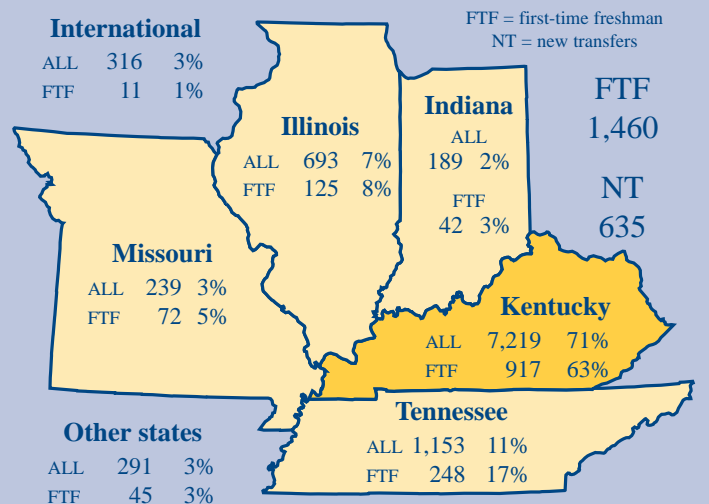

# MURRAY

Kentucky's  
Public Ivy University

## Fall 2003 Student Body

**Total Enrollment:**  
**Fall 2003 = 10,100**

	Full-time				Part-time				Total	
	Male	Female			Male	Female				
			7,413	73%			2,687	27%	10,100	
<b>Undergraduate</b>	2,917	3,984	6,901	93%	529	955	1,484	55%	8,385	83%
<b>Graduate</b>	214	298	512	7%	336	867	1,203	45%	1,715	17%

### Other Facts

	Undergrad.	Graduate	Total
Credit Hours	112,406	10,402	122,808
Full-time Equivalent	7,025	867	7,892

**43 states • 57 foreign countries**  
**2 U.S. territories**  
**104 Kentucky counties**

Bold type = 18 County Service Region