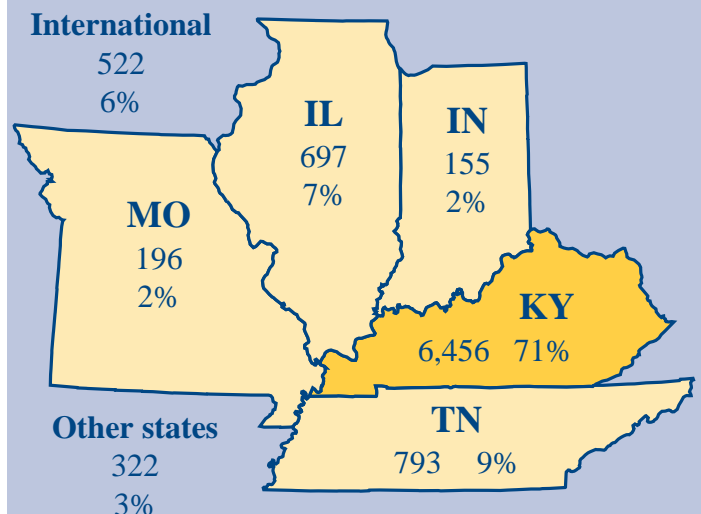

Murray

MURRAY STATE UNIVERSITY

Fall 2000 Student Body

Total Enrollment Fall 2000 = 9,141

	Full-time		Part-time		Total	
	6,775	74%	2,366	26%	9,141	
Undergraduate	6,334	93%	1,158	49%	7,492	82%
Graduate	441	7%	1,208	51%	1,649	18%

Female	5,440	60%
Male	3,701	40%

Freshman	2,028	22%
Sophomore	1,339	15%
Junior	1,532	17%
Senior	2,110	23%
Other Undergraduate	483	5%
Graduate	1,649	18%

American Indian or Alaska Native	22	.24%
Asian or Pacific Islander	50	.55%
Black, Non-Hispanic	525	5.74%
Hispanic	58	.63%
Non-Resident Alien	519	5.68%
White, Non-Hispanic	7,875	86.15%
Unknown	92	1.01%

Murray State Entering Freshman ACT 23.0 *

National Average ACT 21.0

* Baccalaureate Degree Program

43 states • 66 foreign countries
96 Kentucky counties

Prepared 4/17/01 by

Enrollment Management and Institutional Research