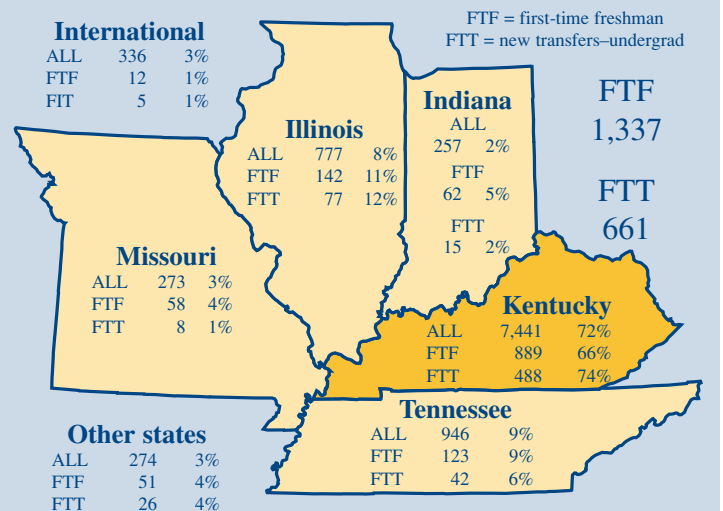

Fall 2006 Student Body

Total Enrollment:
Fall 2006 = 10,304

	Full-time				Part-time				Total	
	Male	Female	Count	Percentage	Male	Female	Count	Percentage	Count	Percentage
			7,597	74%			2,707	26%	10,304	
Undergraduate	3,019	4,044	7,063	93%	602	942	1,544	57%	8,607	84%
Graduate	197	337	534	7%	336	827	1,163	43%	1,697	16%

Female	6,150	60%
Male	4,154	40%
Freshman	1,991	19%
Sophomore	1,447	14%
Junior	1,786	17%
Senior	2,514	24%
Other Undergraduate	869	9%
Graduate	1,697	17%

American Indian or Alaska Native	40	.39%
Asian or Pacific Islander	98	.95%
Black, Non-Hispanic	601	5.83%
Hispanic	95	.92%
Non-Resident Alien	336	3.26%
White, Non-Hispanic	9,028	87.62%
Unknown	106	1.03%

Other Facts			
	Undergrad.	Graduate	Total
Credit Hours	113,992	10,571	124,563
Full-time Equivalent	7,125	881	8,006
Average Age	24	32	25

43 states • 52 foreign countries
102 Kentucky counties

Prepared by

Bold type = 18 county Service Region