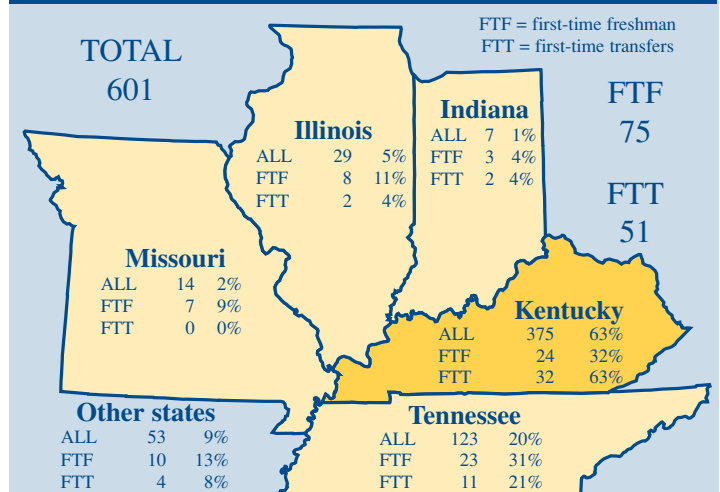

20 States • 34 Kentucky Counties