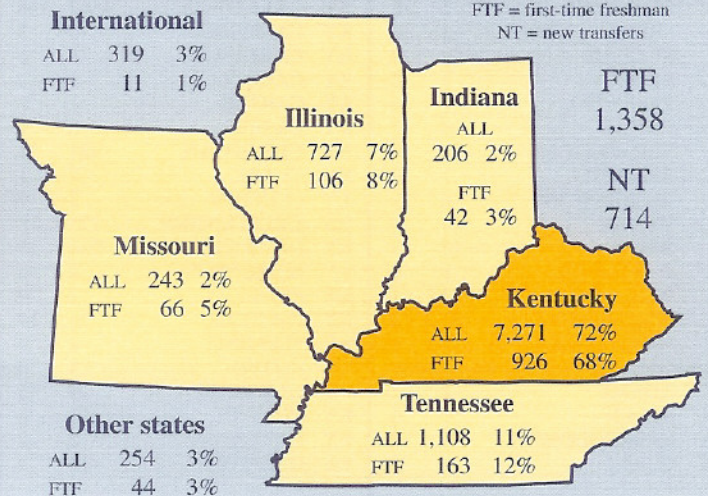

MURRAY

Kentucky's
Public Ivy University

Fall 2004 Student Body

Total Enrollment:

Fall 2004 = 10,128

	Full-time				Part-time				Total	
	Male	Female			Male	Female				
			7,535	74%			2,593	26%		10,128
Undergraduate	3,023	3,965	6,988	93%	520	863	1,383	53%	8,371	83%
Graduate	225	322	547	7%	355	855	1,210	47%	1,757	17%

Female	6,005	59%
Male	4,123	41%
Freshman	2,110	21%
Sophomore	1,552	15%
Junior	1,740	17%
Senior	2,318	23%
Other Undergraduate	651	7%
Graduate	1,757	17%
American Indian or Alaska Native	57	.56%
Asian or Pacific Islander	83	.82%
Black, Non-Hispanic	615	6.07%
Hispanic	81	.80%
Non-Resident Alien	319	3.15%
White, Non-Hispanic	8,887	87.75%
Unknown	86	.85%

Other Facts

	Undergrad.	Graduate	Total
Credit Hours	114,323	10,965	125,288
Full-time Equivalent	7,145	914	8,059

48 states • 56 foreign countries

1 U.S. territory

102 Kentucky counties

Prepared by

Registrar and Enrollment Management