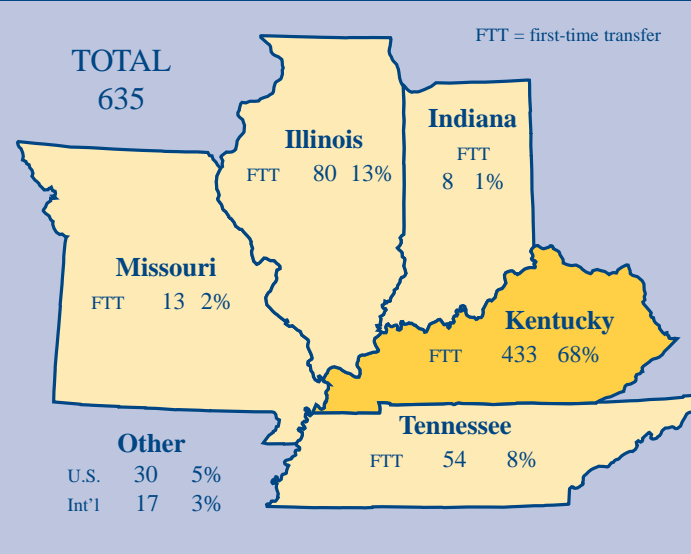

## 21 States • 44 Kentucky Counties

# MURRAY

Kentucky's  
Public Ivy University

## Fall 2003 Undergraduate First-Time Transfer Enrollments

### First-Time Transfer By Other State

State	FTT
AL	3
CA	1
FL	2
GA	1
IA	3
MD	1
MS	3
NJ	2
NY	1
OH	2
OR	2
PA	1
SC	2
TX	3
WI	2
WV	1
<b>Total</b>	<b>30</b>